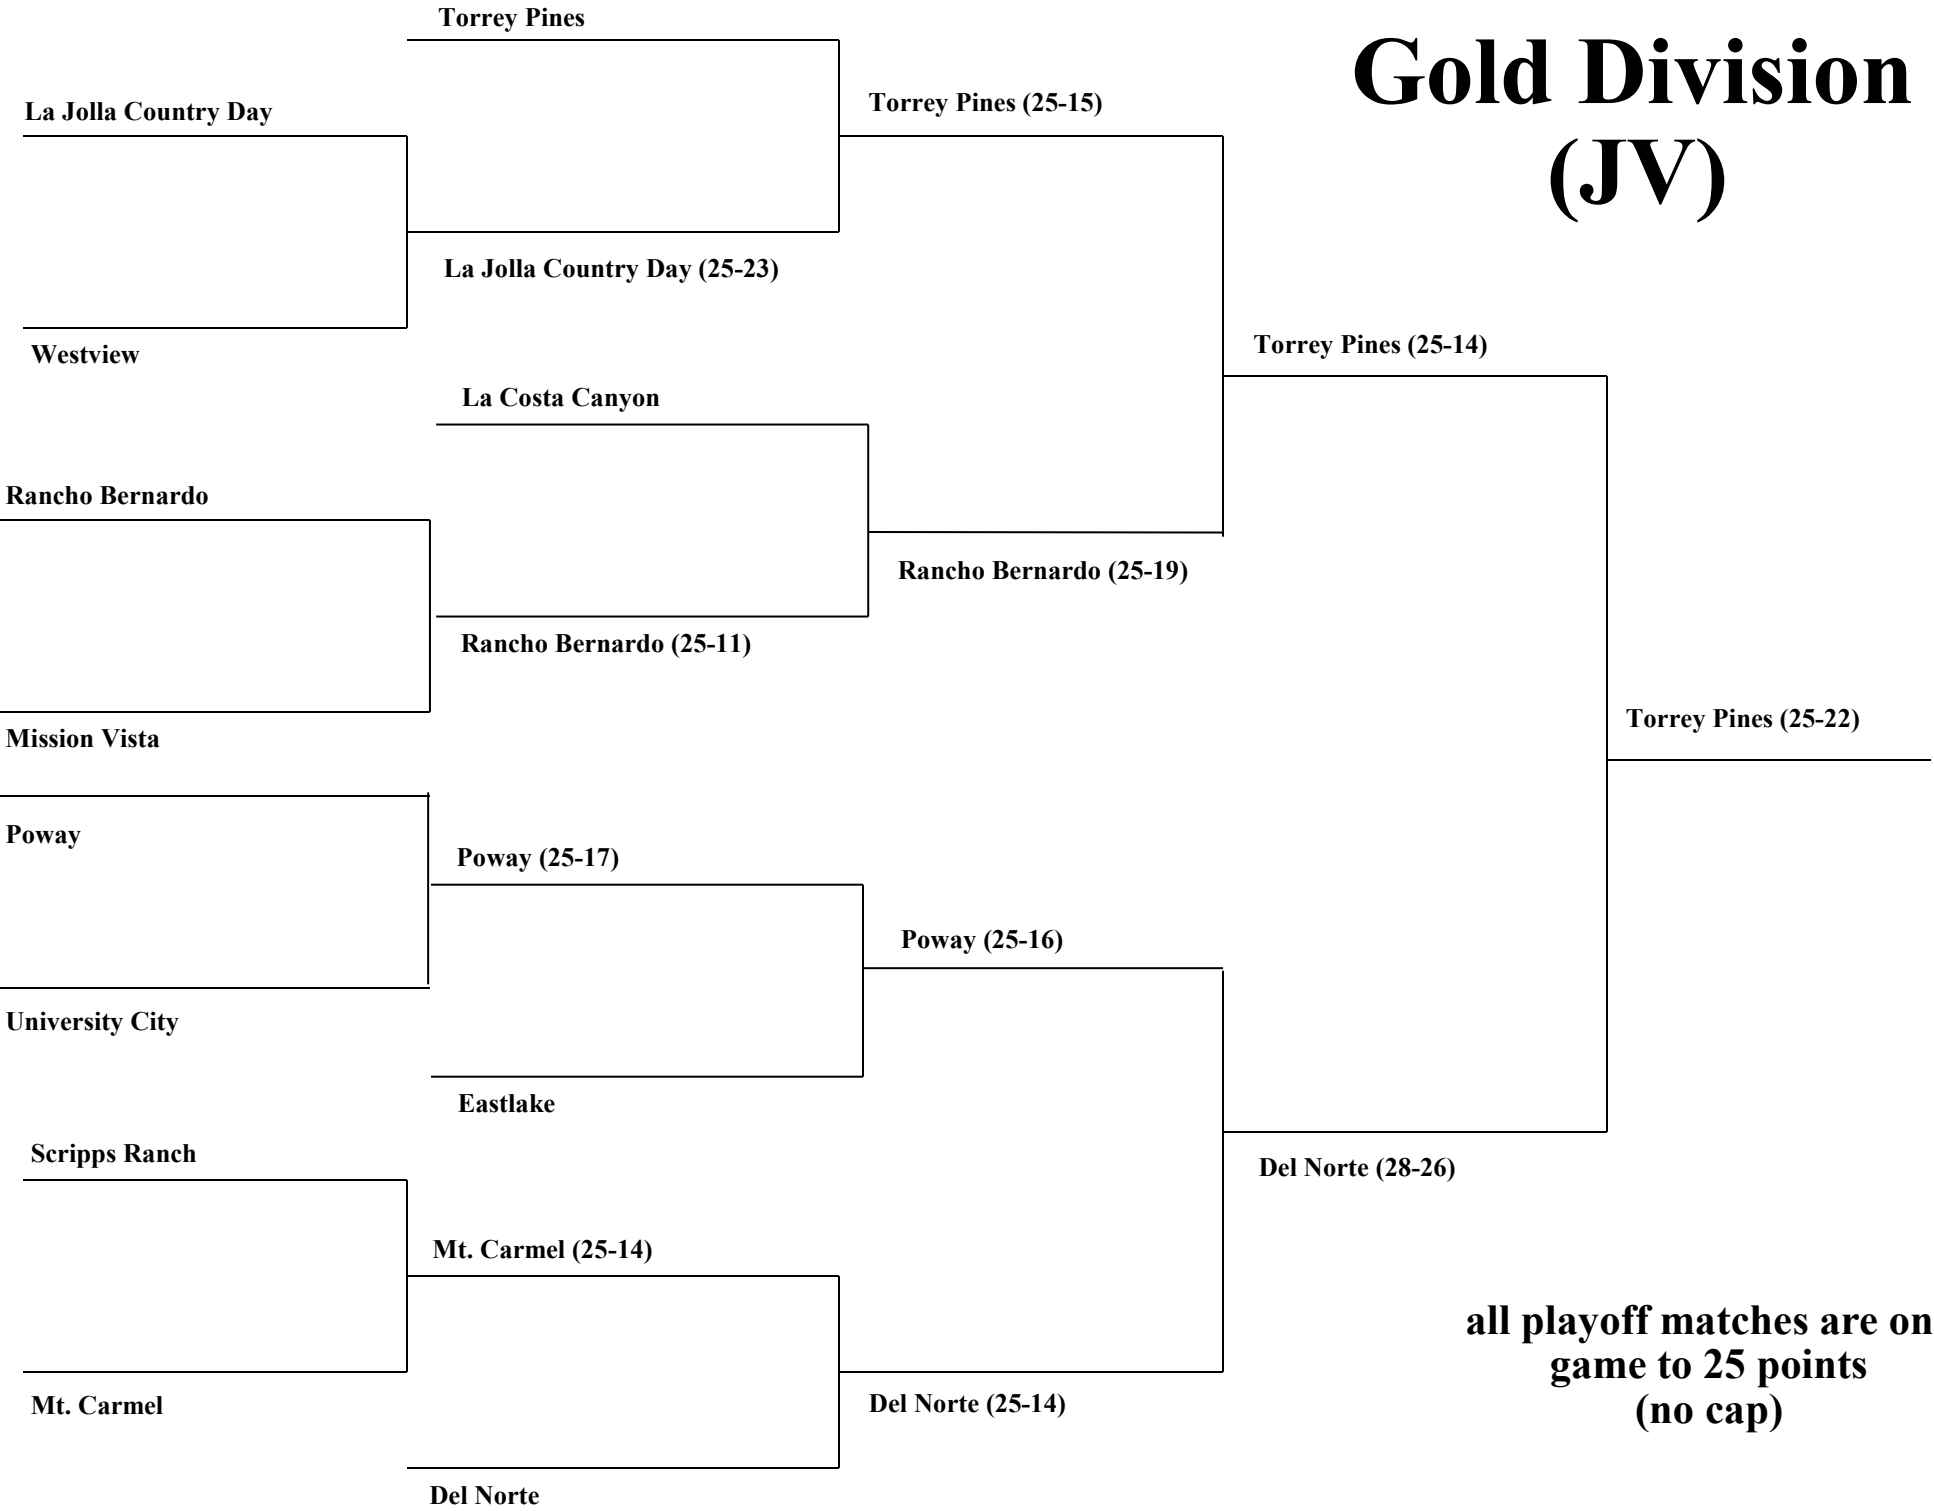

Gold Division (JV)

**all playoff matches are one
game to 25 points
(no cap)**